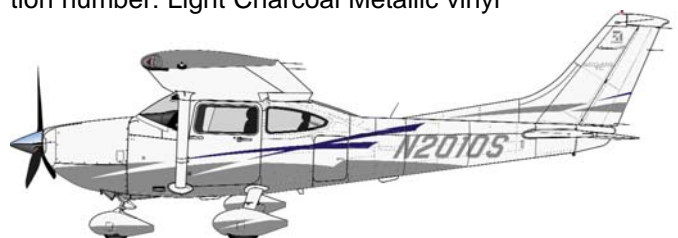

☐ 523G: Cumulus Gray Effect and Radar Blue Effect painted stripes; Cessna logo, Skylane logo and registration number: Light Charcoal Metallic vinyl