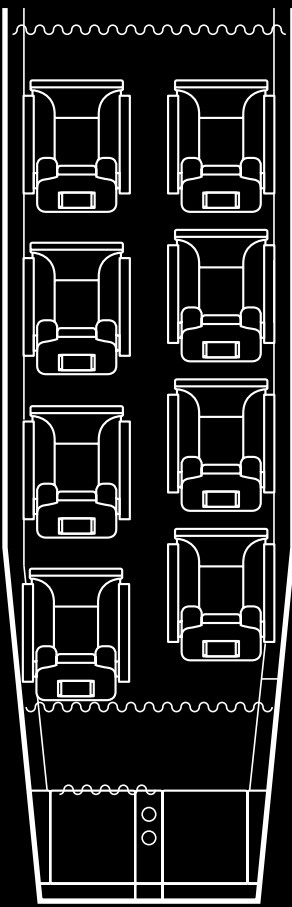

Classic Features

- 8 Executive or VLS Seats
- Belted 1 place seat w/clean flush toilet and netted storage
- Wood veneer cabinetry
- Wool Carpet
- Decorative lower sidewall fabric
- Aft close out curtain
- Reupholstered crew seat to match interior
- Crew seat frames painted to match leather
- Rewebed crew restraints to match leather
- Forward curtain
- Sidewall accent trim
- (2) single 110 - volt outlets

Select Features

- 8 Executive or VLS Seats
- Belted 1 place seat w/clean flush toilet and netted storage
- Laminated cabinetry
- Wool Carpet
- Decorative lower sidewall fabric
- Aft close out curtain
- Reupholstered crew seat to match interior