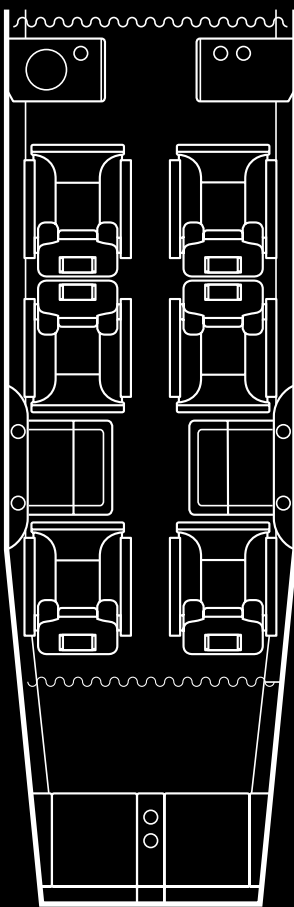

Oasis VLS Seat

Customized Floor Plans

FLOOR PLAN A Aft Club

10-place including crew

Classic Features

- 6 Executive or VLS Seats
- Belted 2 place divan seat w/clean flush toilet
- 2 Executive Tables
- Right-hand storage cabinet
- Left-hand refreshment cabinet
- Wood veneer cabinetry
- Wool Carpet
- Decorative lower sidewall fabric
- Aft close out curtain
- Reupholstered crew seat to match interior
- Crew seat frames painted to match leather
- Rewebed crew restraints to match leather
- Forward curtain
- Sidewall accent trim
- (2) single 110 - volt outlets

FLOOR PLAN B Fwd. Club

10-place including crew

Classic Features

- 6 Executive or VLS Seats
- Belted 2 place divan seat w/clean flush toilet
- 2 Executive Tables
- Right-hand storage cabinet
- Left-hand refreshment cabinet
- Wood veneer cabinetry
- Wool Carpet
- Decorative lower sidewall fabric
- Aft close out curtain
- Reupholstered crew seat to match interior
- Crew seat frames painted to match leather
- Rewebed crew restraints to match leather
- Forward curtain
- Sidewall accent trim
- (2) single 110 - volt outlets