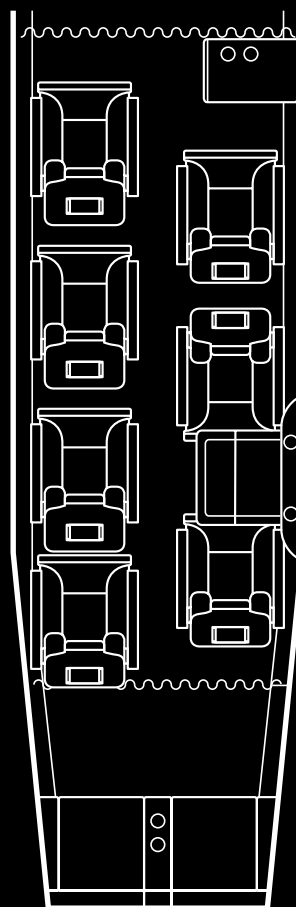

FLOOR PLAN B Fwd. Club

10-place including crew

Classic Features

- 6 Executive or VLS Seats
- Belted 2 place divan seat w/clean flush toilet
- 2 Executive Tables
- Right-hand storage cabinet
- Left-hand refreshment cabinet
- Wood veneer cabinetry
- Wool Carpet
- Decorative lower sidewall fabric
- Aft close out curtain
- Reupholstered crew seat to match interior
- Crew seat frames painted to match leather
- Rewebed crew restraints to match leather
- Forward curtain
- Sidewall accent trim
- (2) single 110 - volt outlets

Customized Floor Plans

FLOOR PLAN C Aft Club

10-place including crew

Classic Features

- 6 Executive or VLS Seats
- Belted 2 place divan seat w/clean flush toilet
- 2 Executive Tables
- Mid-ship storage cabinet
- Mid-Ship refreshment cabinet
- Wood veneer cabinetry
- Wool Carpet
- Decorative lower sidewall fabric
- Aft close out curtain
- Reupholstered crew seat to match interior
- Crew seat frames painted to match leather
- Rewebed crew restraints to match leather
- Forward curtain
- Sidewall accent trim
- (2) single 110 - volt outlets

Select Features

- 6 Executive or VLS Seats
- Belted 2 place divan seat w/clean flush toilet
- 2 Executive Tables
- Mid-ship storage cabinet
- Mid-Ship refreshment cabinet
- Laminated cabinetry
- Wool Carpet
- Decorative lower sidewall fabric
- Aft close out curtain
- Reupholstered crew seat to match interior

FLOOR PLAN D Half Club

11-place including crew

Classic Features

- 7 Executive or VLS Seats
- Belted 2 place divan seat w/clean flush toilet
- 1 Right-hand Executive Table
- Right-hand storage cabinet
- Wood veneer cabinetry
- Wool Carpet
- Decorative lower sidewall fabric
- Aft close out curtain
- Reupholstered crew seat to match interior
- Crew seat frames painted to match leather
- Rewebed crew restraints to match leather
- Forward curtain
- Sidewall accent trim
- (2) single 110 - volt outlets