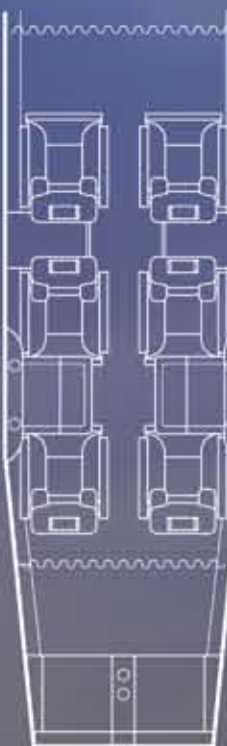

FLOOR PLAN C Aft Club 10-place including crew