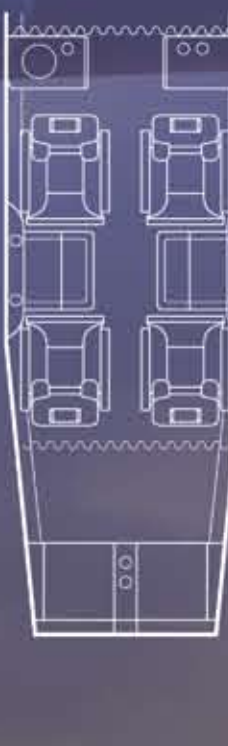

FLOOR PLAN F Club 8-place including crew