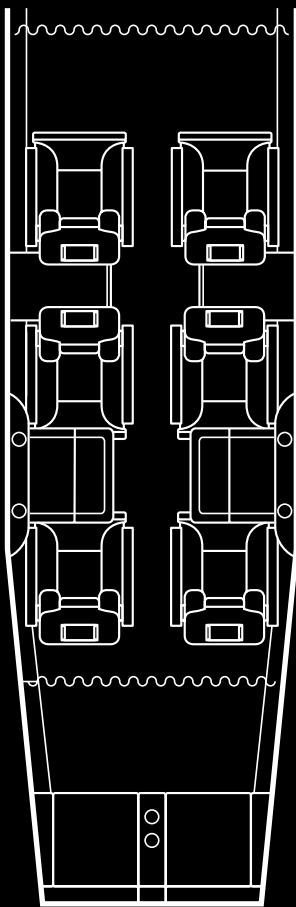

FLOOR PLAN B Fwd. Club

10-place including crew

Classic Features

- 6 Executive or VLS Seats
- Belted 2 place divan seat w/clean flush toilet
- 2 Executive Tables
- Right-hand storage cabinet
- Left-hand refreshment cabinet
- Wood veneer cabinetry
- Wool Carpet
- Decorative lower sidewall fabric
- Aft close out curtain
- Reupholstered crew seat to match interior
- Crew seat frames painted to match leather
- Rewebed crew restraints to match leather
- Forward curtain
- Sidewall accent trim
- (2) single 110 - volt outlets

Select Features

- 6 Executive or VLS Seats
- Belted 2 place divan seat w/clean flush toilet
- 2 Executive Tables
- Right-hand storage cabinet
- Left-hand refreshment cabinet
- Laminated cabinetry
- Wool Carpet
- Decorative lower sidewall fabric
- Aft close out curtain
- Reupholstered crew seat to match interior

Customized Floor Plans

FLOOR PLAN C Aft Club

10-place including crew

Classic Features

- 6 Executive or VLS Seats
- Belted 2 place divan seat w/clean flush toilet
- 2 Executive Tables
- Mid-ship storage cabinet
- Mid-Ship refreshment cabinet
- Wood veneer cabinetry
- Wool Carpet
- Decorative lower sidewall fabric
- Aft close out curtain
- Reupholstered crew seat to match interior
- Crew seat frames painted to match leather
- Rewebed crew restraints to match leather
- Forward curtain
- Sidewall accent trim
- (2) single 110 - volt outlets